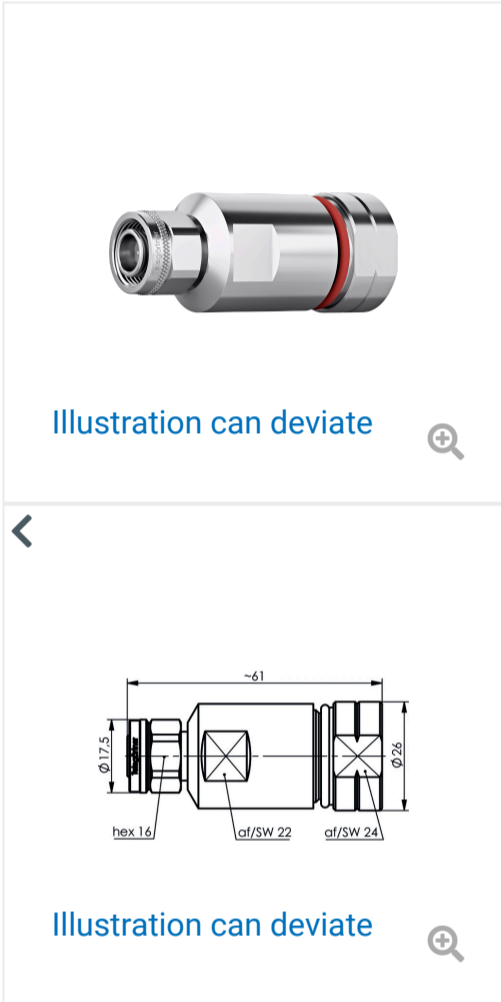

/ Online-Catalogue Coax / 2.2-5 / 2.2-5 Straight Plug / **100025466**

2.2-5 Straight Plug

Item number: 100025466
(Old item number J01460A0012)

2.2-5-straight plug, SIMFix Po, Screw Type, G23 (1/2" Flex)

- 1 +

Technical attributes

Article name	2.2-5 Plg S str cl/cl G23 SIMFix PRO
---------------------	--------------------------------------

Downloads

Cable group; cable	G23 (1/2" Flex) 5092 1/2"-Hiflex Flexline 1/2" S FSJ4-50B HFSC 12D HPL 50-1/2SF RFF 1/2"-50 SCF 12-50 J RFS Sucofeed 1/2 HF
Type	Screw Type
Assembly	B89
Remarks	SimFix Pro, clamp/clamp, IP68