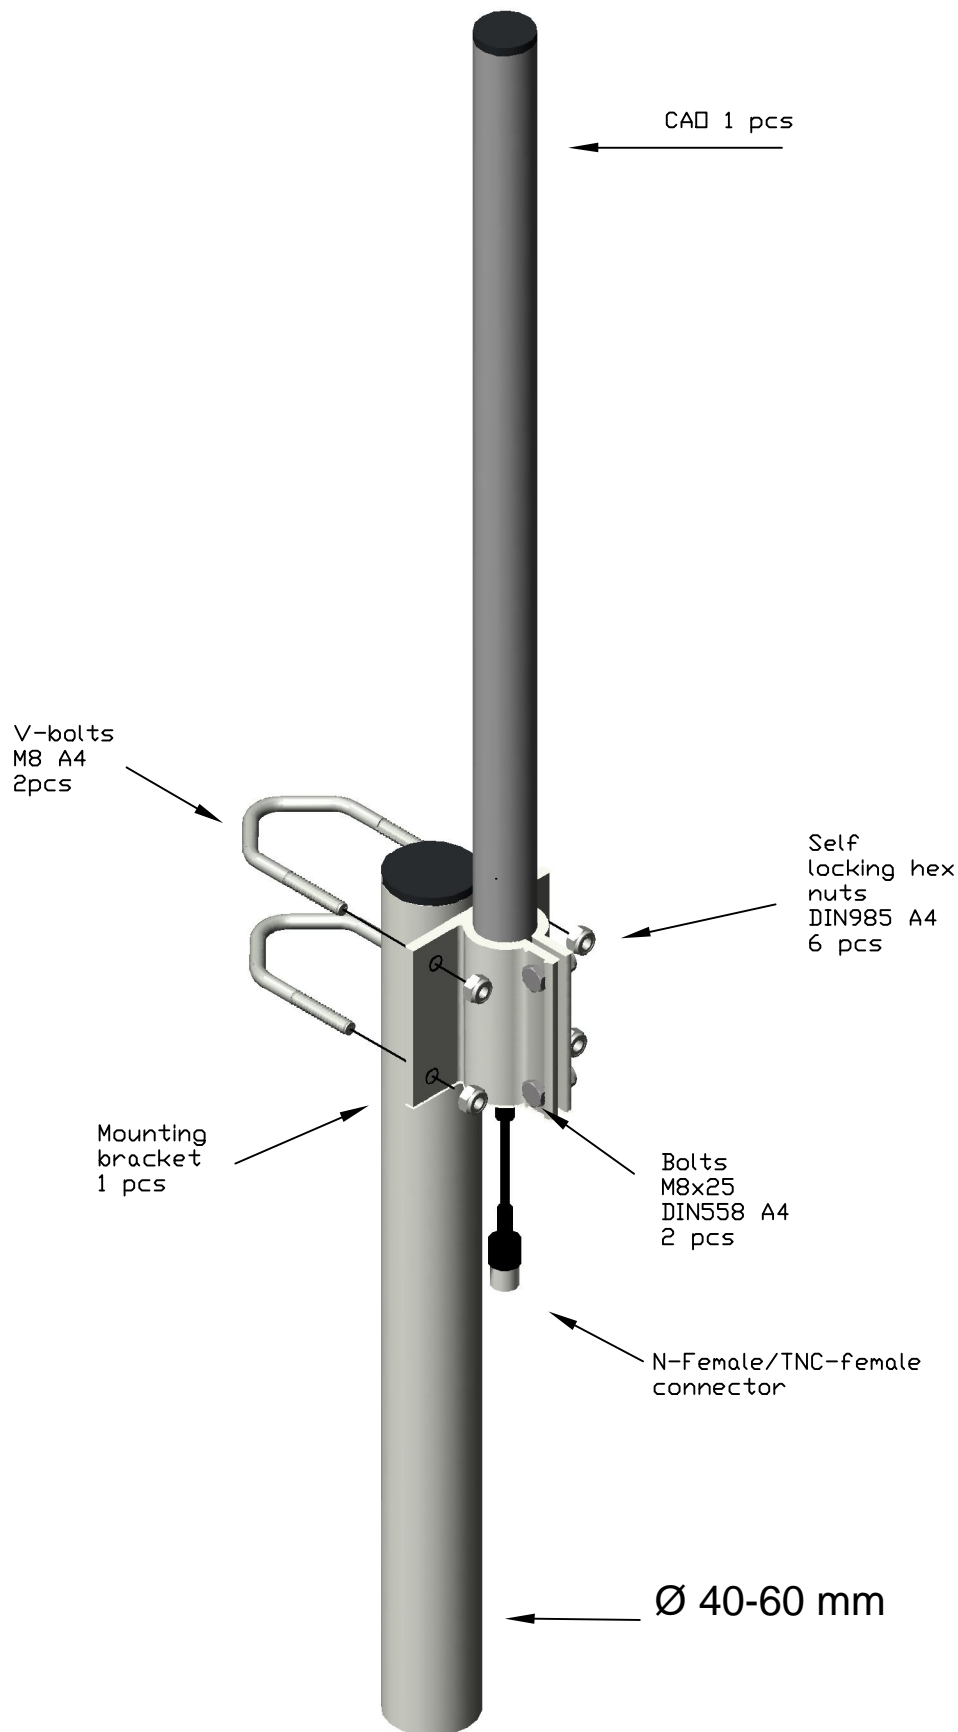

ComAnt CAO Installation instruction

For proper weather protection all connectors and cable junctions should be covered by self-amalgamating tape or equivalent