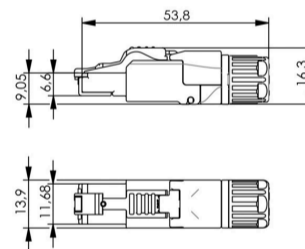

- 1 +

Illustration can deviate

Illustration can deviate

Technical attributes

Article name	CU-CN MFP8 IE T568A C6A D.85-1.1
Type	package of 10x1
Remarks	AWG 26/1-24/1, AWG 27/7-24/7, incl. pre-assembled protection cap