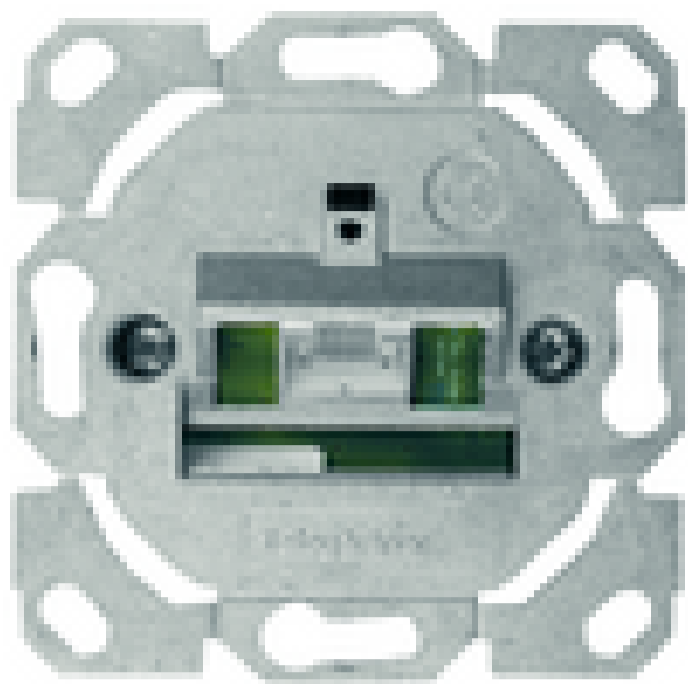

[100022960](#) >

Outlet AMJ45 8 K Up/0 Cat.6_A without face plate