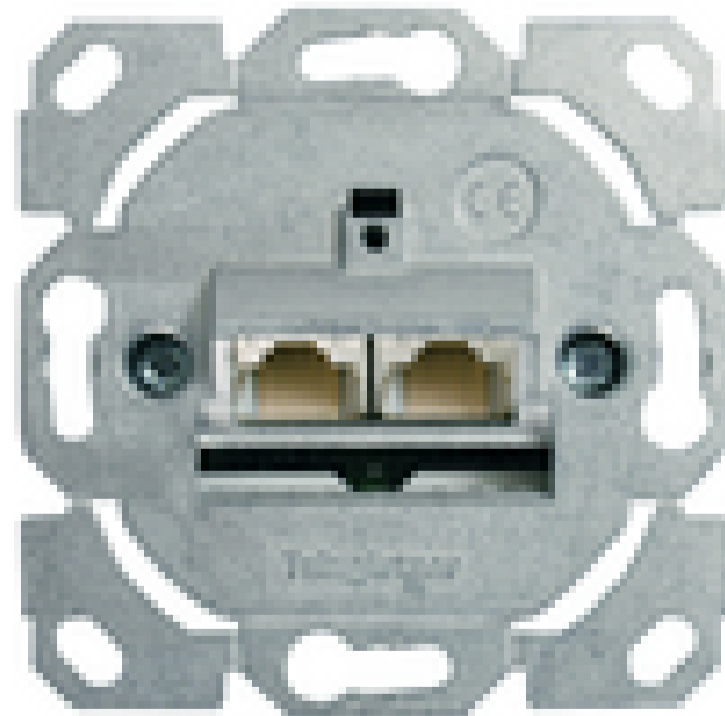

[100022956](#) >

Outlet AMJ45 8/8 K Up/0 Cat.6_A without face plate